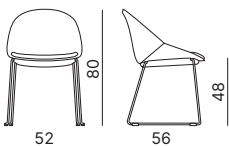

Telaio slitta in acciaio
Steel sled frame