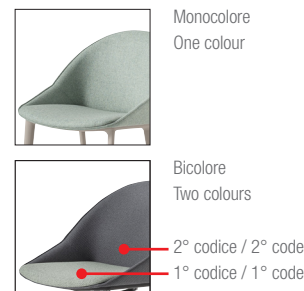

- AB Telaio bianco - White frame
- AT Telaio tortora - Dove-colour frame
- AN Telaio nero - Black frame
- FL Telaio fibra legno - Wood fiber frame

- AB Telaio bianco - White frame
- AN Telaio nero - Black frame
- ACC Telaio cromato - Chromed frame

- AB Telaio bianco - White frame
- AN Telaio nero - Black frame